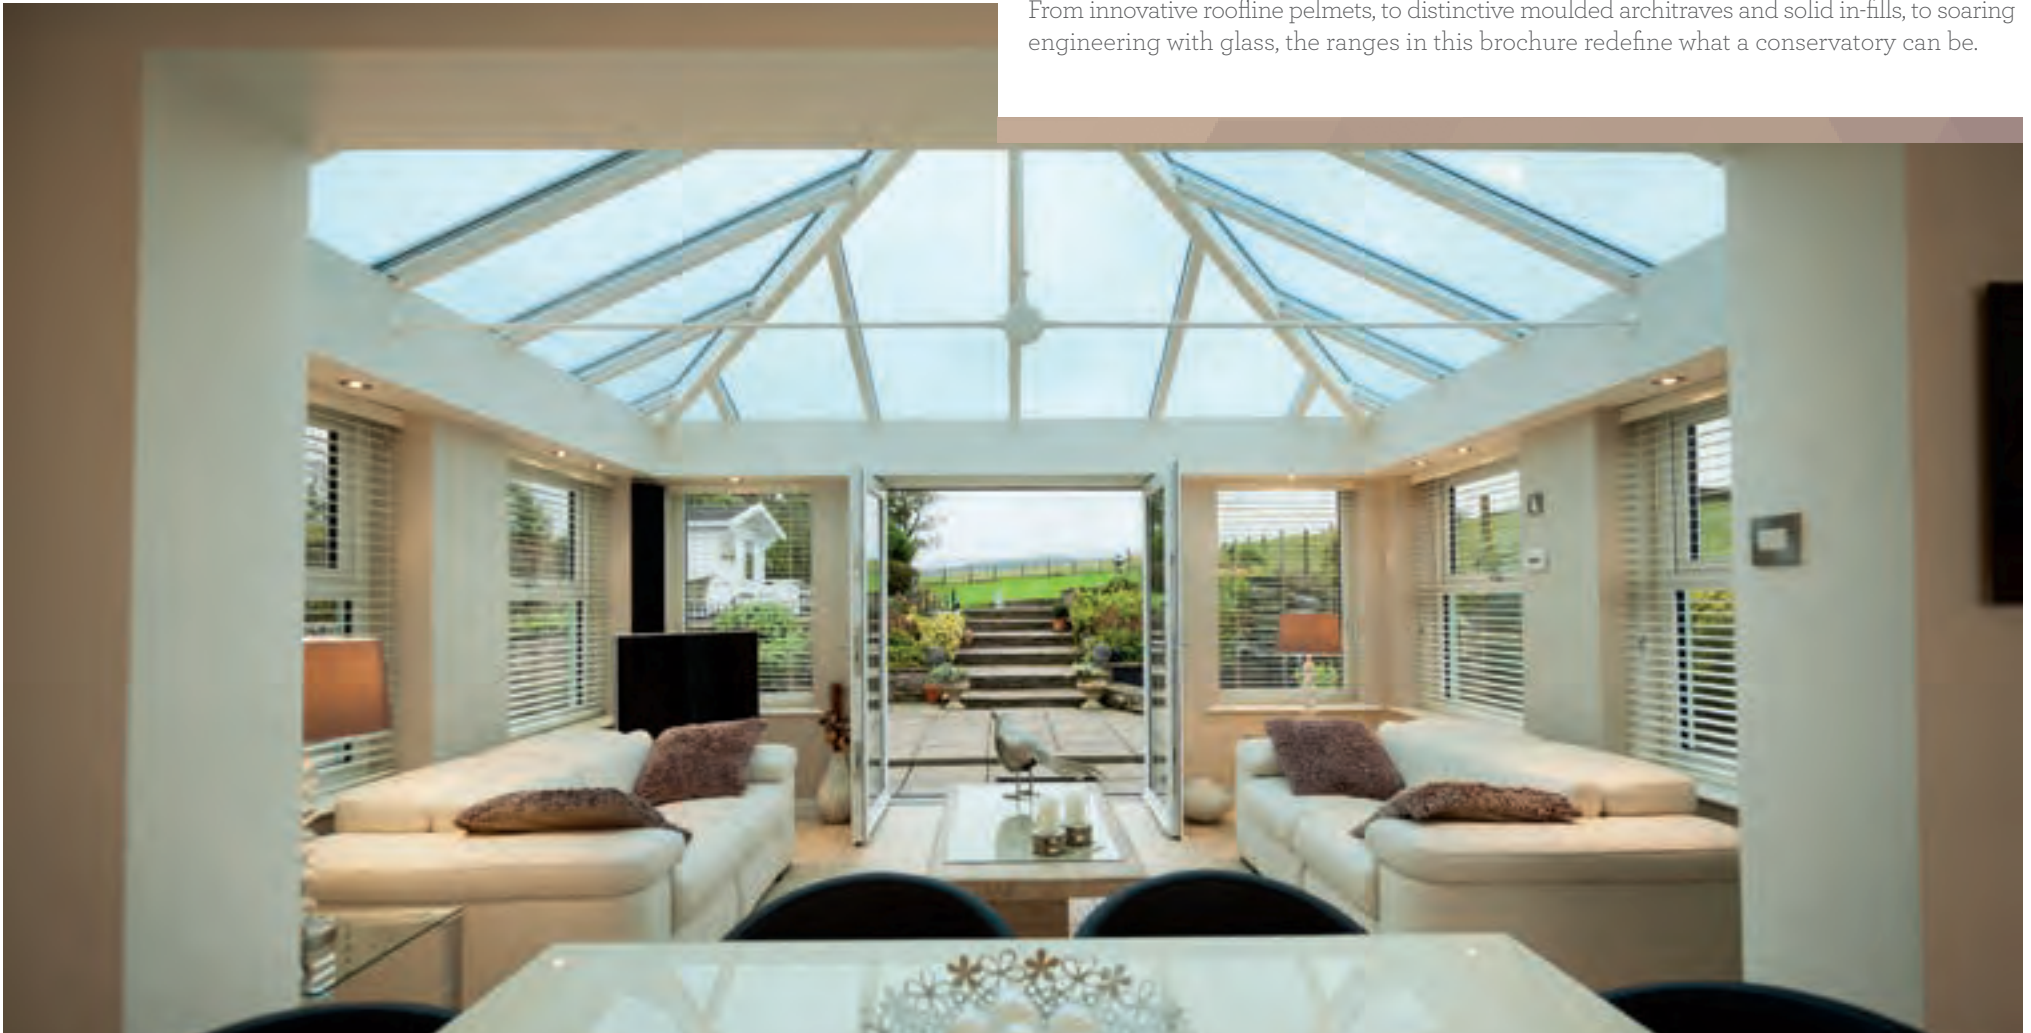

THE CHANGING FACE OF CONSERVATORIES

Forget everything you think you already know. Advanced conservatory technology and materials from SafeChoice change everything. Prepare to be inspired...

Want a room you can genuinely use all year round – through the hottest summer or the coldest winter? Set your mind on creating something really different? Facing a challenging or unusual footprint to create your new space? Keen to exploit the lifetime savings available from thermally efficient glass? Look no further than SafeChoice.

From innovative roofline pelmets, to distinctive moulded architraves and solid in-fills, to soaring engineering with glass, the ranges in this brochure redefine what a conservatory can be.