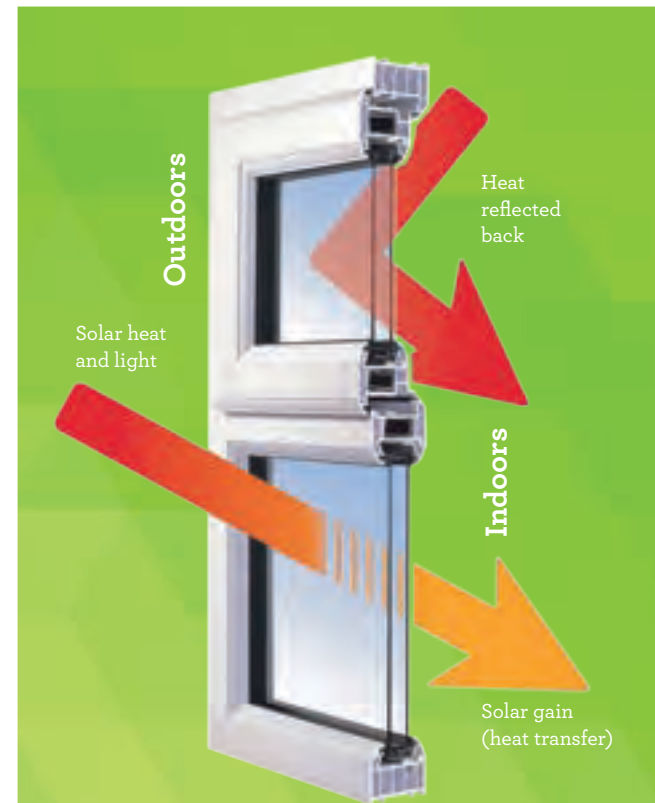

SOLAR GAIN, FREE HEAT

Our energy efficient windows are manufactured using the latest technology in glass and spacer units.

This not only allows heat generated from your home to be reflected back into the room but also to trap free heat from the sun through solar gain, thus maximising the thermal performance of our windows.