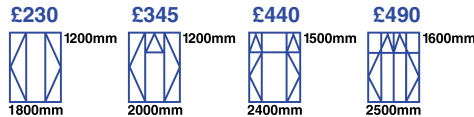

WINDOW EXPRESS

SUPREME STYLE

The natural choice in PVC's

SUPER VALUE

Made to measure in 5 working days

New Vertical Sliding Sash Window

- Unique PVCu multi-chambered profile
- Fully reinforced
- Fully welded
- Internally beaded
- Sculptured bead
- Fully concealed gaskets
- 24mm low'E' factory glazed units
- Choice of space bar colour
- Vertically sliding, with inward tilt action
- Key operated locks (colour optional)
- Integral cill, incorporating internal rebate for window board, (150, 180 and 225mm options)
- Available in white, mahogany, light oak, white/mahogany, white/light oak
- Manufactured to ISO 9001:200

Windows and Doors manufactured to match

PRODUCT FEATURES INCLUDE

- High specification system
- Low line beads and gaskets
- Fully featured frames
- Internally glazed for 28mm units
- Georgian bar available
- Locks fully comply with MLA/ABI guidelines
- Meticulous manufacturing standards
- Prices available on application
- Free delivery

COLOUR OPTIONS

- Brilliant white
- Golden Oak
- Golden Oak on White mahogany
- Mahogany on White Rosewood
- Rosewood on White

ANY SIZE TO MEASURE IN JUST 5 DAYS

65mm window system with 28mm double glazed sealed units

**Double Glazing, Lock, Misted unit repair
Fascia, Guttering and Conservatory
cleaning service**

Window Express Showroom

87A Homesdale Road, Bromley, Kent BR2 9LB

Tel: 020 8290 5531 Fax: 020 8290 5561

Email: sales@windowexpress.co.uk

Window Express Supply only

20 Homesdale Road, Bromley, Kent BR2 9LB

Tel: 020 8464 07561 / 20 8464 24581

Fax: 020 8464 4236

Registered Company