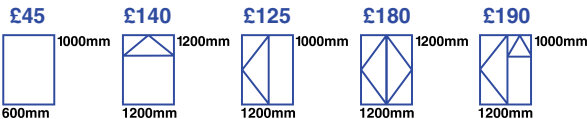

**Double Glazing, Lock, Misted unit repair
Fascia, Guttering and Conservatory
cleaning service**

Window Express Showroom

87A Homesdale Road, Bromley, Kent BR2 9LB

Tel: 020 8290 5531 Fax: 020 8290 5561

Email: sales@windowexpress.co.uk

Window Express Supply only

20 Homesdale Road, Bromley, Kent BR2 9LB

Tel: 020 8464 07561 / 20 8464 24581

Fax: 020 8464 4236

Registered Company