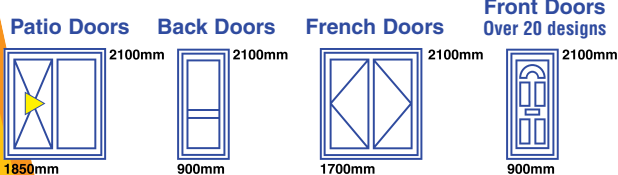

**Double Glazing, Lock, Misted unit repair
Fascia, Guttering and Conservatory
cleaning service**

Window Express Showroom

87A Homesdale Road, Bromley, Kent BR2 9LB

Tel: 020 8290 5531 Fax: 020 8290 5561

Email: sales@windowexpress.co.uk

Window Express Supply only

20 Homesdale Road, Bromley, Kent BR2 9LB

Tel: 020 8464 07561 / 20 8464 24581

Fax: 020 8464 4236

Registered Company